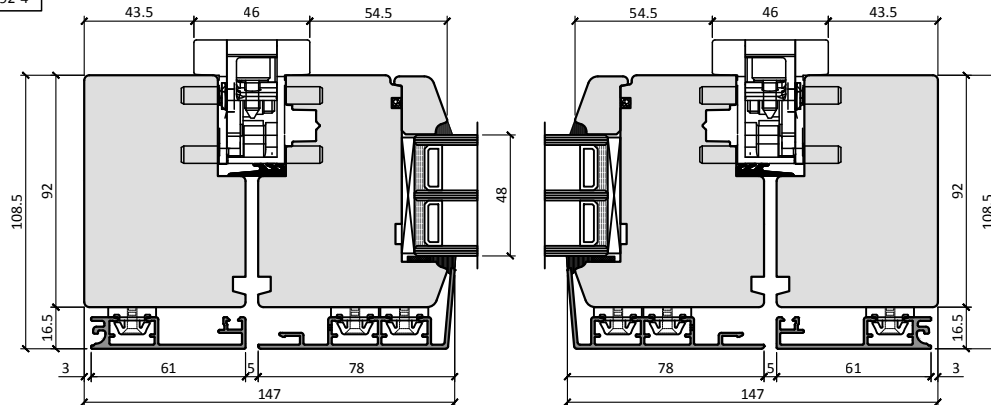

78 EUROPA / 92 EUROPA	
Sash size, mm	
Width	Height
598-2972	718-2218
Max. Weight 300 kg.	

T78

T78-1

T78-2

T78-3

T78-4

T78-5

2

please see drawing
Z-A-1001 for aluminium
cill extension options

Scale 1:3

T92

T92-1

T92-2

T92-3

T92-4

T92-5