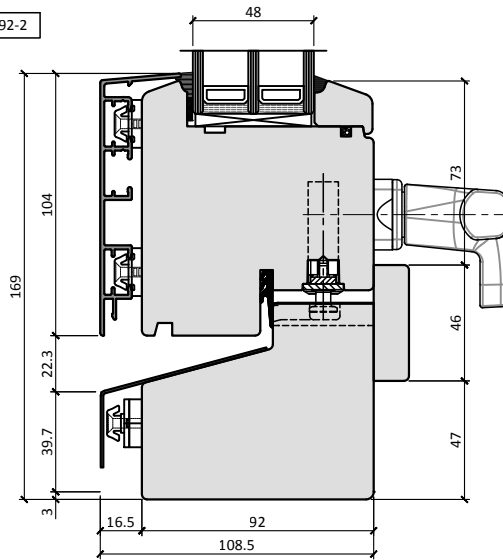

78 EUROPA / 92 EUROPA	
Sash size, mm	
Width	Height
598-2972	718-2218
Max. Weight 300 kg.	

T78

T78-1

T78-2

T78-3

T78-4

T78-5

2

please see drawing
Z-A-1001 for aluminium
cill extension options

Scale 1:3

T92

T92-1

T92-2

T92-3

T92-4

T92-5