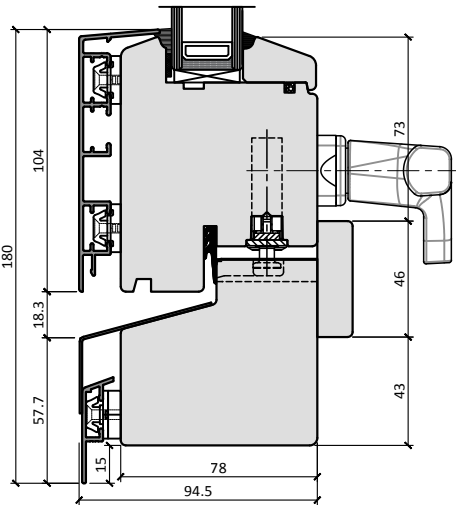

78 EUROPA / 92 EUROPA	
Sash size, mm	
Width	Height
598-2972	718-2218
Max. Weight 300 kg.	

T78

T78-1

T78-2

T78-3

T78-4

T78-5

2

DEFAULT CILL PROFILE

T78-2

OPTIONAL CILL PROFILES

T78-2A

T78-2B

T78-2C

T78-2D

T78-2E

please see drawing
Z-A-1001 for aluminium
cill extension options

Scale 1:3

T92

T92-1

T92-2

T92-3

T92-4

T92-5