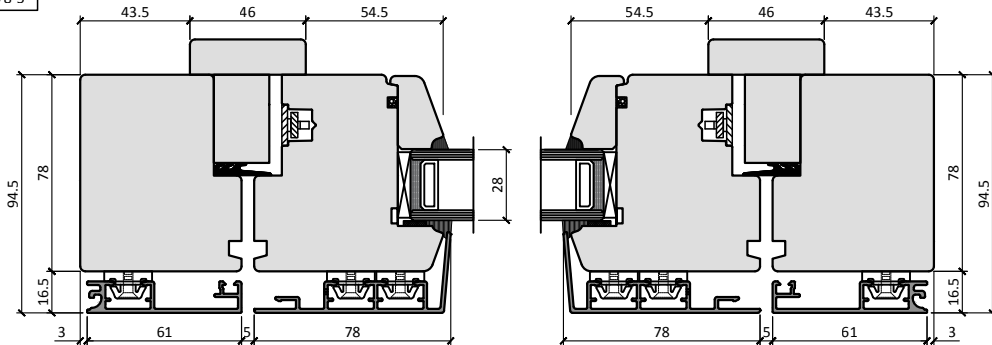

78 EUROPA / 92 EUROPA	
Sash size, mm	
Width	Height
598-2972	718-2218
Max. Weight 300 kg.	

T78

T78-1

T78-2

T78-3

T78-4

T78-5

2

DEFAULT CILL PROFILE

T78-2

OPTIONAL CILL PROFILES

T78-2A

T78-2B

T78-2C

T78-2D

T78-2E

please see drawing
Z-A-1001 for aluminium
cill extension options

Scale 1:3

T92

T92-1

T92-2

T92-3

T92-4

T92-5