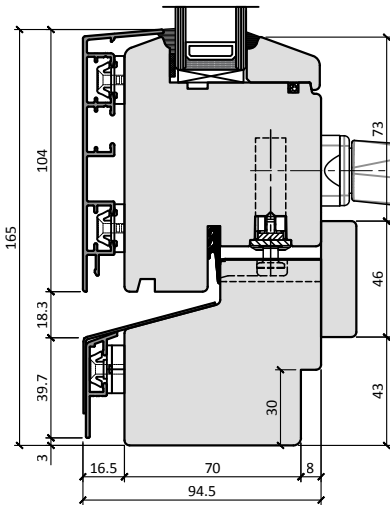

78 EUROPA / 92 EUROPA	
Sash size, mm	
Width	Height
598-2972	718-2218
Max. Weight 300 kg.	

T78

T78-1

T78-2

T78-3

T78-4

T78-5

2

DEFAULT CILL PROFILE

T78-2

OPTIONAL CILL PROFILES

T78-2A

T78-2B

T78-2C

T78-2D

T78-2E

please see drawing
Z-A-1001 for aluminium
cill extension options

Scale 1:3

T92

T92-1

T92-2

T92-3

T92-4

T92-5