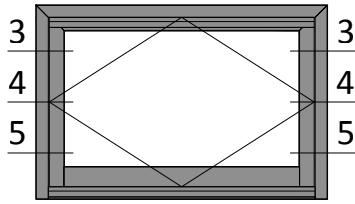

78 EUROPA / 92 EUROPA	
Sash size, mm	
Width	Height
598-2972	718-2218
Max. Weight 300 kg.	

T78

T78-1

T78-2

T78-3

T78-4

T78-5

2

please see drawing
Z-A-1001 for aluminium
cill extension options

Scale 1:3

T92

T92-1

T92-2

T92-3

T92-4

T92-5