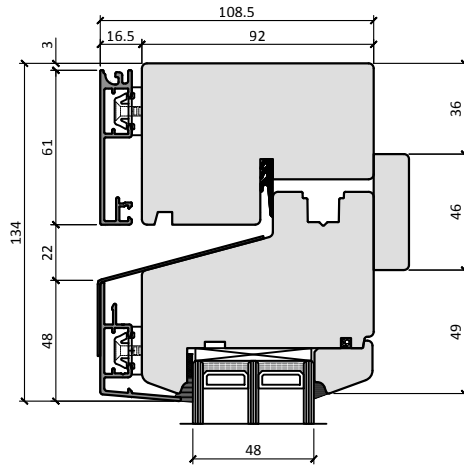

78 EUROPA / 92 EUROPA	
Sash size, mm	
Width	Height
598-2972	718-2218
Max. Weight 300 kg.	

T78

T78-1

T78-2

T78-3

T78-4

T78-5

2

DEFAULT CILL PROFILE

T78-2

OPTIONAL CILL PROFILES

T78-2A

T78-2B

T78-2C

T78-2D

T78-2E

please see drawing
Z-A-1001 for aluminium
cill extension options

Scale 1:3

T92

T92-1

T92-2

T92-3

T92-4

T92-5