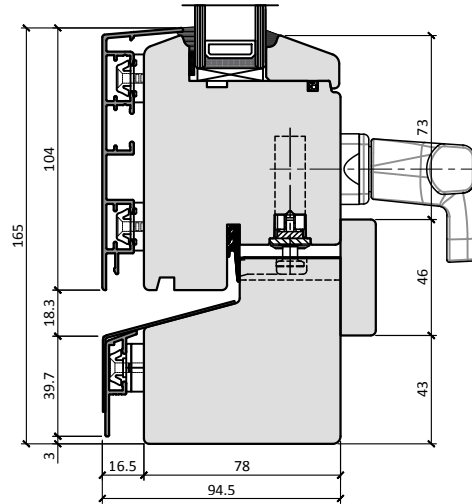

78 EUROPA / 92 EUROPA	
Sash size, mm	
Width	Height
598-2972	718-2218
Max. Weight 300 kg.	

T78

T78-1

T78-2

T78-3

T78-4

T78-5

2

DEFAULT CILL PROFILE

T78-2

OPTIONAL CILL PROFILES

T78-2A

T78-2B

T78-2C

T78-2D

T78-2E

please see drawing
Z-A-1001 for aluminium
cill extension options

Scale 1:3

T92

T92-1

T92-2

T92-3

T92-4

T92-5