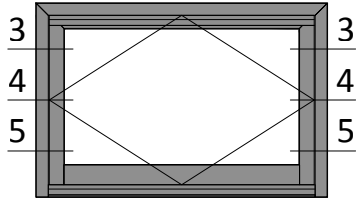

78 EUROPA / 92 EUROPA	
Sash size, mm	
Width	Height
598-2972	718-2218
Max. Weight 300 kg.	

T78

T78-1

T78-2

T78-3

T78-4

T78-5

2

DEFAULT CILL PROFILE

T78-2

OPTIONAL CILL PROFILES

T78-2A

T78-2B

T78-2C

T78-2D

T78-2E

please see drawing
Z-A-1001 for aluminium
cill extension options

Scale 1:3

T92

T92-1

T92-2

T92-3

T92-4

T92-5