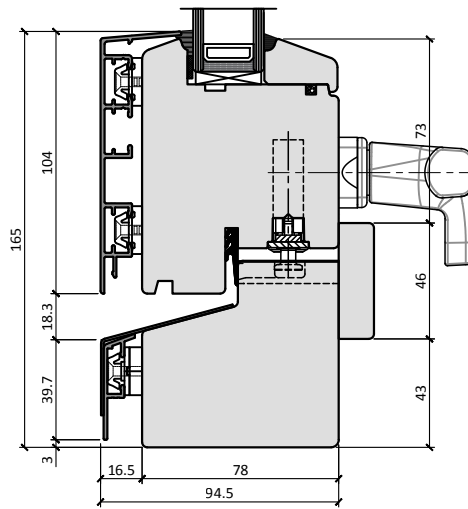

78 EUROPA / 92 EUROPA	
Sash size, mm	
Width	Height
598-2972	718-2218
Max. Weight 300 kg.	

T78

T78-1

T78-2

T78-3

T78-4

T78-5

2

DEFAULT CILL PROFILE

T78-2

OPTIONAL CILL PROFILES

T78-2A

T78-2B

T78-2C

T78-2D

T78-2E

please see drawing
Z-A-1001 for aluminium
cill extension options

Scale 1:3

T92

T92-1

T92-2

T92-3

T92-4

T92-5