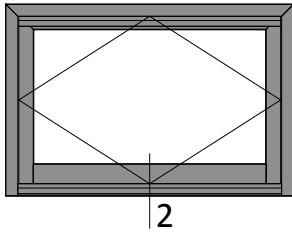

78 EUROPA / 92 EUROPA	
Sash size, mm	
Width	Height
598-2972	718-2218
Max. Weight 300 kg.	

T78

T78-1

T78-2

T78-3

T78-4

T78-5

2

DEFAULT CILL PROFILE

T78-2

OPTIONAL CILL PROFILES

T78-2A

T78-2B

T78-2C

T78-2D

T78-2E

please see drawing
Z-A-1001 for aluminium
cill extension options

Scale 1:3

T92

T92-1

T92-2

T92-3

T92-4

T92-5