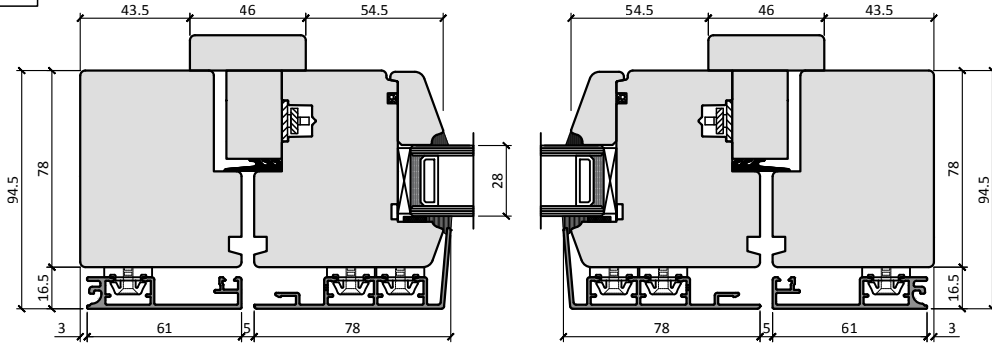

78 EUROPA / 92 EUROPA	
Sash size, mm	
Width	Height
598-2972	718-2218
Max. Weight 300 kg.	

T78

T78-1

T78-2

T78-3

T78-4

T78-5

2

DEFAULT CILL PROFILE

T78-2

OPTIONAL CILL PROFILES

T78-2A

T78-2B

T78-2C

T78-2D

T78-2E

please see drawing
Z-A-1001 for aluminium
cill extension options

Scale 1:3

T92

T92-1

T92-2

T92-3

T92-4

T92-5