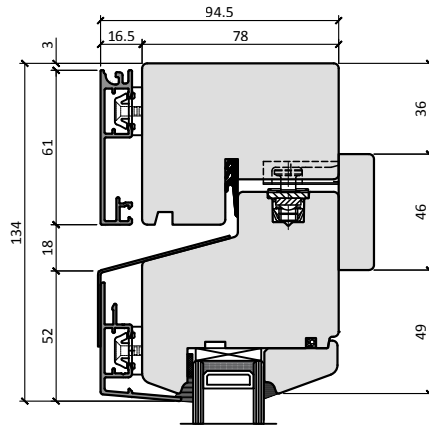

78 EUROPA / 92 EUROPA	
Sash size, mm	
Width	Height
598-2972	718-2218
Max. Weight 300 kg.	

T78

T78-1

T78-2

T78-3

T78-4

T78-5

2

DEFAULT CILL PROFILE

T78-2

OPTIONAL CILL PROFILES

T78-2A

T78-2B

T78-2C

T78-2D

T78-2E

please see drawing
Z-A-1001 for aluminium
cill extension options

Scale 1:3

T92

T92-1

T92-2

T92-3

T92-4

T92-5