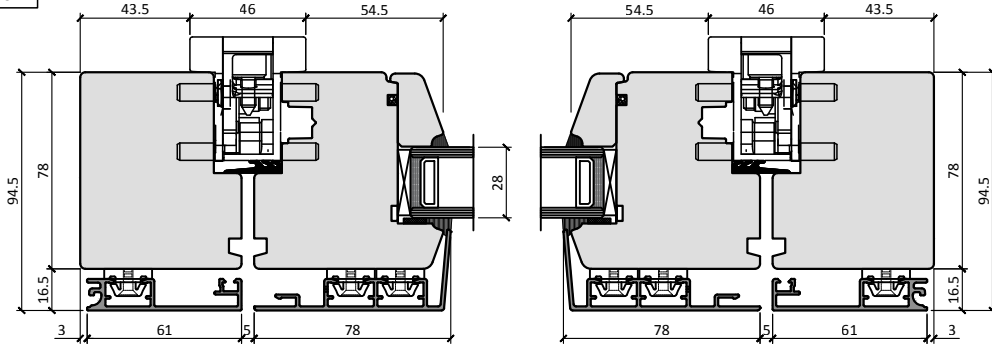

78 EUROPA / 92 EUROPA	
Sash size, mm	
Width	Height
598-2972	718-2218
Max. Weight 300 kg.	

T78

T78-1

T78-2

T78-3

T78-4

T78-5

2

DEFAULT CILL PROFILE

T78-2

OPTIONAL CILL PROFILES

T78-2A

T78-2B

T78-2C

T78-2D

T78-2E

please see drawing
Z-A-1001 for aluminium
cill extension options

Scale 1:3

T92

T92-1

T92-2

T92-3

T92-4

T92-5