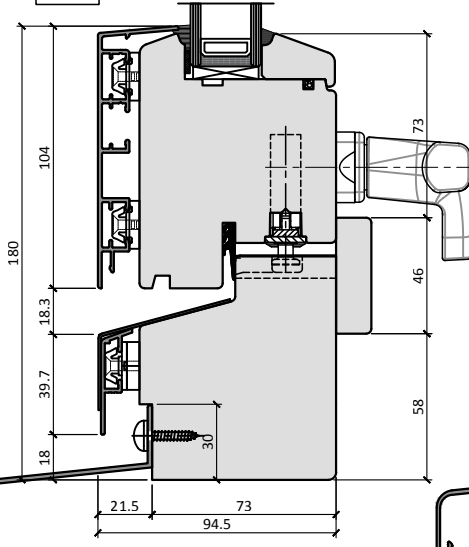

78 EUROPA / 92 EUROPA	
Sash size, mm	
Width	Height
598-2972	718-2218
Max. Weight 300 kg.	

T78

T78-1

T78-2

T78-3

T78-4

T78-5

2

DEFAULT CILL PROFILE

T78-2

OPTIONAL CILL PROFILES

T78-2A

T78-2B

T78-2C

T78-2D

T78-2E

please see drawing
Z-A-1001 for aluminium
cill extension options

Scale 1:3

T92

T92-1

T92-2

T92-3

T92-4

T92-5