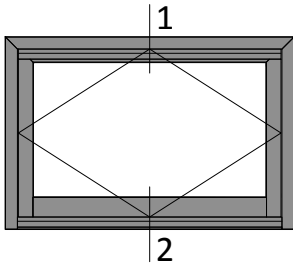

78 EUROPA / 92 EUROPA	
Sash size, mm	
Width	Height
598-2972	718-2218
Max. Weight 300 kg.	

T78

T78-1

T78-2

T78-3

T78-4

T78-5

2

DEFAULT CILL PROFILE

T78-2

OPTIONAL CILL PROFILES

T78-2A

T78-2B

T78-2C

T78-2D

T78-2E

please see drawing
Z-A-1001 for aluminium
cill extension options

Scale 1:3

T92

T92-1

T92-2

T92-3

T92-4

T92-5