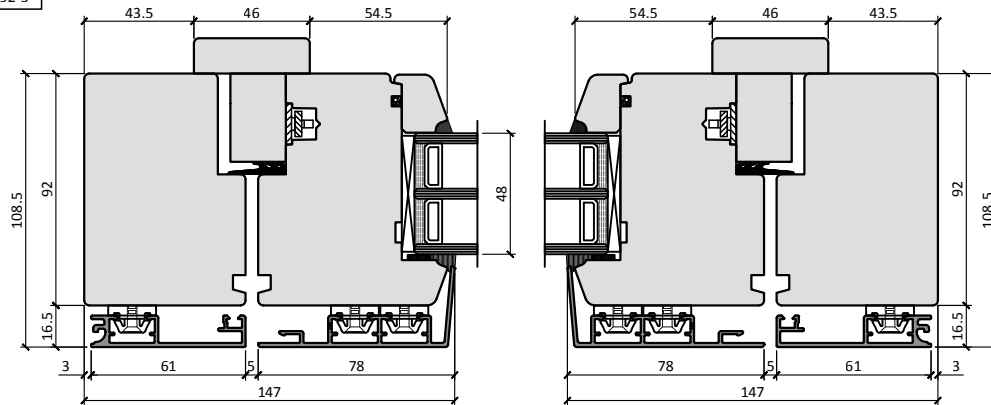

78 EUROPA / 92 EUROPA	
Sash size, mm	
Width	Height
598-2972	718-2218
Max. Weight 300 kg.	

T78

T78-1

T78-2

T78-3

T78-4

T78-5

2

please see drawing
Z-A-1001 for aluminium
cill extension options

Scale 1:3

T92

T92-1

T92-2

T92-3

T92-4

T92-5