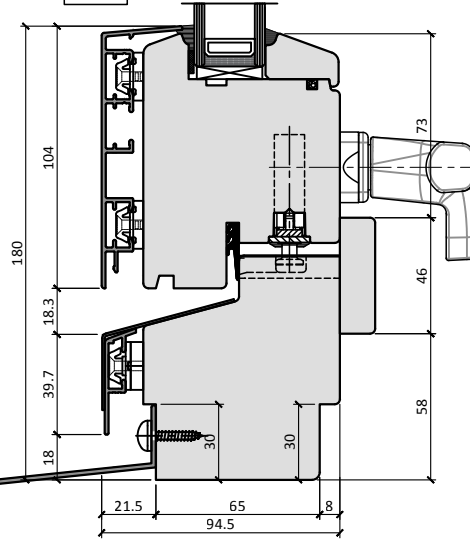

78 EUROPA / 92 EUROPA	
Sash size, mm	
Width	Height
598-2972	718-2218
Max. Weight 300 kg.	

T78

T78-1

T78-2

T78-3

T78-4

T78-5

2

DEFAULT CILL PROFILE

T78-2

OPTIONAL CILL PROFILES

T78-2A

T78-2B

T78-2C

T78-2D

T78-2E

please see drawing
Z-A-1001 for aluminium
cill extension options

Scale 1:3

T92

T92-1

T92-2

T92-3

T92-4

T92-5