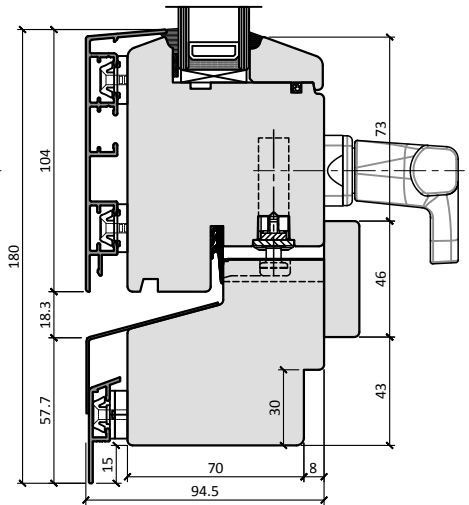

78 EUROPA / 92 EUROPA	
Sash size, mm	
Width	Height
598-2972	718-2218
Max. Weight 300 kg.	

T78

T78-1

T78-2

T78-3

T78-4

T78-5

2

DEFAULT CILL PROFILE

T78-2

OPTIONAL CILL PROFILES

T78-2A

T78-2B

T78-2C

T78-2D

T78-2E

please see drawing
Z-A-1001 for aluminium
cill extension options

Scale 1:3

T92

T92-1

T92-2

T92-3

T92-4

T92-5